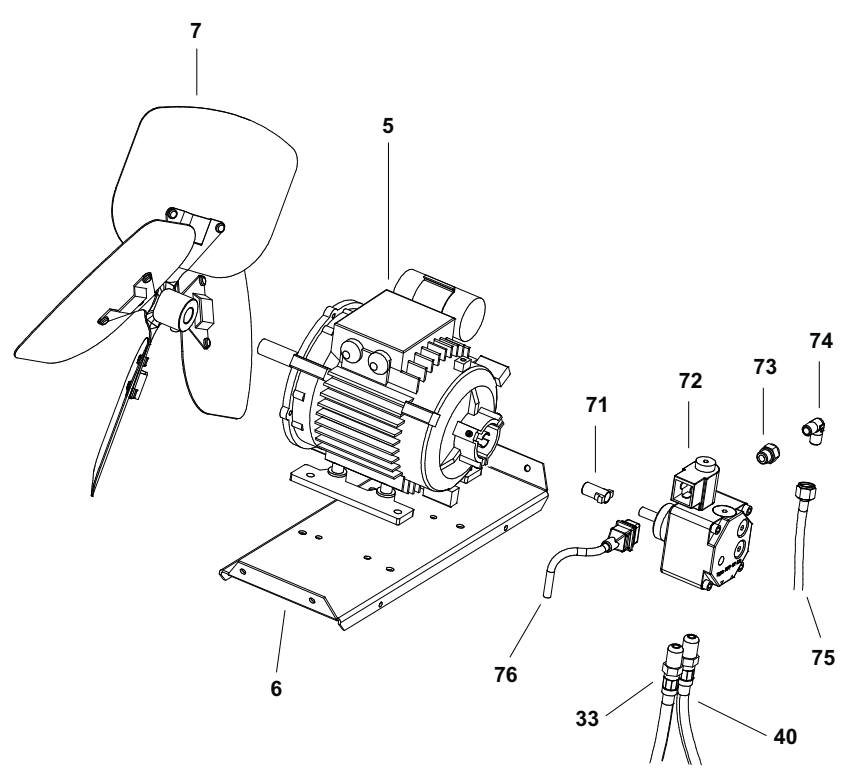

B 360 MODEL 2013

UNIT 1

ILLUSTRATED PARTS BREAKDOWN

From Serial Number: 09233000649

Edizione 2013
Rev. A

B 360 MODEL 2013

UNIT 2

ILLUSTRATED PARTS BREAKDOWN

A

Marchio blu
Marque bleu
Blau Zeichen
Blue mark

Pos.	Code NR	Description
1	4111.604	UPPER BODY
2	4033.263	UPPER BODY MOBILE
3	4111.241	ELASTIC PLATE Ø 4,2
4	4032.465	INLET GRILL
5	4032.431	MOTOR
6	4032.463	MOTOR FLANGE SUPPORT
7	4032.430	FAN
8	4111.056	PROTECTION CABLE
9	4032.518	CENTRAL AIR FLAP
10	4104.170	CLIP NUT
11	4033.223	OUTLET CONE
12	4033.197	COMBUSTION CHAMBER
13	4033.264	LOWER BODY
14	4111.610	AIR FLAP
15	4032.470	BASE
16	4032.466	ELECTR. COMPONENTS DRAWER PANEL
17	4032.468	SIDE PANEL
18	4032.536	POWER CORD HOOK
19	4160.646	PROTECTION CABLE
20	4260.100	TANK CAP
21	4290.083	TANK FILTER
22	4032.480	HANDLE FRAME
23	4032.476	FOOT FRAME
24	4100.632	DRAIG PLUG
25	4033.243	FUEL TANK
26	4111.480	WHEEL PLUG
27	4111.072	WHEEL PLUG Ø 20
28	4110.978	WHEEL
29	4032.478	AXLE
30	4101.151	PROTECTION CABLE
32	4031.068	CONN. STRAIGHT 1/4"
33	4031.062	FUEL PIPE PUMP-TANK
34	4031.067	PIPE CONNECTION 1/4"
35	4031.063	FUEL PIPE TANK-FILTER
36	4032.437	FILTER SUPPORT
37	4031.070	FILTER WITH CARTIDGE 3/8"
38	4031.015	FILTER CARTIDGE
39	4031.064	DOUBLE SCREW
40	4031.061	FUEL PIPE FILTER-PUMP