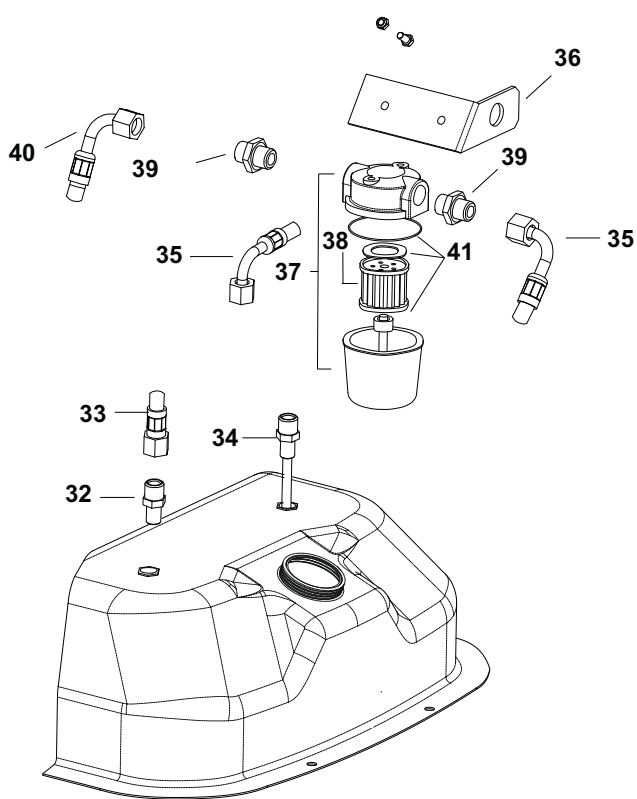

B 360 MODEL 2013

UNIT 1

ILLUSTRATED PARTS BREAKDOWN

From Serial Number: 09233000649

Edizione 2013
Rev. A

B 360 MODEL 2013

UNIT 2

ILLUSTRATED PARTS BREAKDOWN

A

Marchio blu
Marque bleu
Blau Zeichen
Blue mark

Pos.	Code NR	Description
1	4111.604	UPPER BODY
2	4033.263	UPPER BODY MOBILE
3	4111.241	ELASTIC PLATE Ø 4,2
4	4032.465	INLET GRILL
5	4032.431	MOTOR
6	4032.463	MOTOR FLANGE SUPPORT
7	4032.430	FAN
8	4111.056	PROTECTION CABLE
9	4032.518	CENTRAL AIR FLAP
10	4104.170	CLIP NUT
11	4033.223	OUTLET CONE
12	4033.197	COMBUSTION CHAMBER
13	4033.264	LOWER BODY
14	4111.610	AIR FLAP
15	4032.470	BASE
16	4032.466	ELECTR. COMPONENTS DRAWER PANEL
17	4032.468	SIDE PANEL
18	4032.536	POWER CORD HOOK
19	4160.646	PROTECTION CABLE
20	4260.100	TANK CAP
21	4290.083	TANK FILTER
22	4032.480	HANDLE FRAME
23	4032.476	FOOT FRAME
24	4100.632	DRAIG PLUG
25	4033.243	FUEL TANK
26	4111.480	WHEEL PLUG
27	4111.072	WHEEL PLUG Ø 20
28	4110.978	WHEEL
29	4032.478	AXLE
30	4101.151	PROTECTION CABLE
32	4031.068	CONN. STRAIGHT 1/4"
33	4031.062	FUEL PIPE PUMP-TANK
34	4031.067	PIPE CONNECTION 1/4"
35	4031.063	FUEL PIPE TANK-FILTER
36	4032.437	FILTER SUPPORT
37	4031.070	FILTER WITH CARTIDGE 3/8"
38	4031.015	FILTER CARTIDGE
39	4031.064	DOUBLE SCREW
40	4031.061	FUEL PIPE FILTER-PUMP