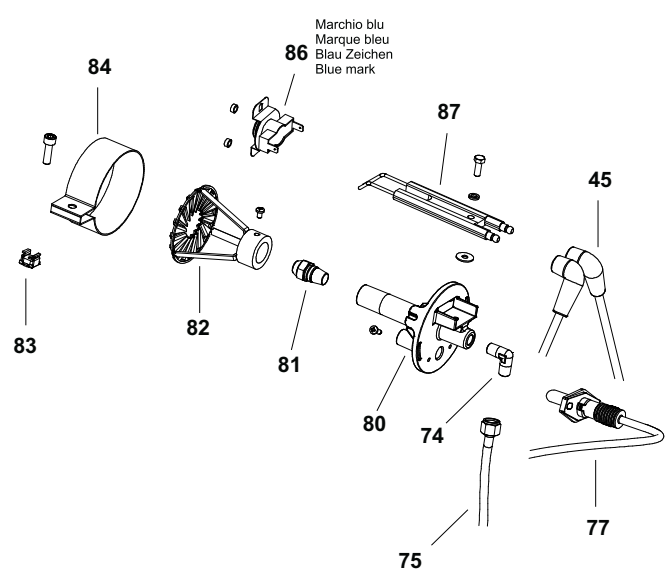

B 360 MODEL 2013

UNIT 1

ILLUSTRATED PARTS BREAKDOWN

From Serial Number: 09233000649

Edizione 2013
Rev. A

B 360 MODEL 2013

UNIT 2

ILLUSTRATED PARTS BREAKDOWN

A

Marchio blu
Marque bleu
Blau Zeichen
Blue mark

Pos.	Code NR	Description
1	4111.604	UPPER BODY
2	4033.263	UPPER BODY MOBILE
3	4111.241	ELASTIC PLATE Ø 4,2
4	4032.465	INLET GRILL
5	4032.431	MOTOR
6	4032.463	MOTOR FLANGE SUPPORT
7	4032.430	FAN
8	4111.056	PROTECTION CABLE
9	4032.518	CENTRAL AIR FLAP
10	4104.170	CLIP NUT
11	4033.223	OUTLET CONE
12	4033.197	COMBUSTION CHAMBER
13	4033.264	LOWER BODY
14	4111.610	AIR FLAP
15	4032.470	BASE
16	4032.466	ELECTR. COMPONENTS DRAWER PANEL
17	4032.468	SIDE PANEL
18	4032.536	POWER CORD HOOK
19	4160.646	PROTECTION CABLE
20	4260.100	TANK CAP
21	4290.083	TANK FILTER
22	4032.480	HANDLE FRAME
23	4032.476	FOOT FRAME
24	4100.632	DRAIG PLUG
25	4033.243	FUEL TANK
26	4111.480	WHEEL PLUG
27	4111.072	WHEEL PLUG Ø 20
28	4110.978	WHEEL
29	4032.478	AXLE
30	4101.151	PROTECTION CABLE
32	4031.068	CONN. STRAIGHT 1/4"
33	4031.062	FUEL PIPE PUMP-TANK
34	4031.067	PIPE CONNECTION 1/4"
35	4031.063	FUEL PIPE TANK-FILTER
36	4032.437	FILTER SUPPORT
37	4031.070	FILTER WITH CARTIDGE 3/8"
38	4031.015	FILTER CARTIDGE
39	4031.064	DOUBLE SCREW
40	4031.061	FUEL PIPE FILTER-PUMP