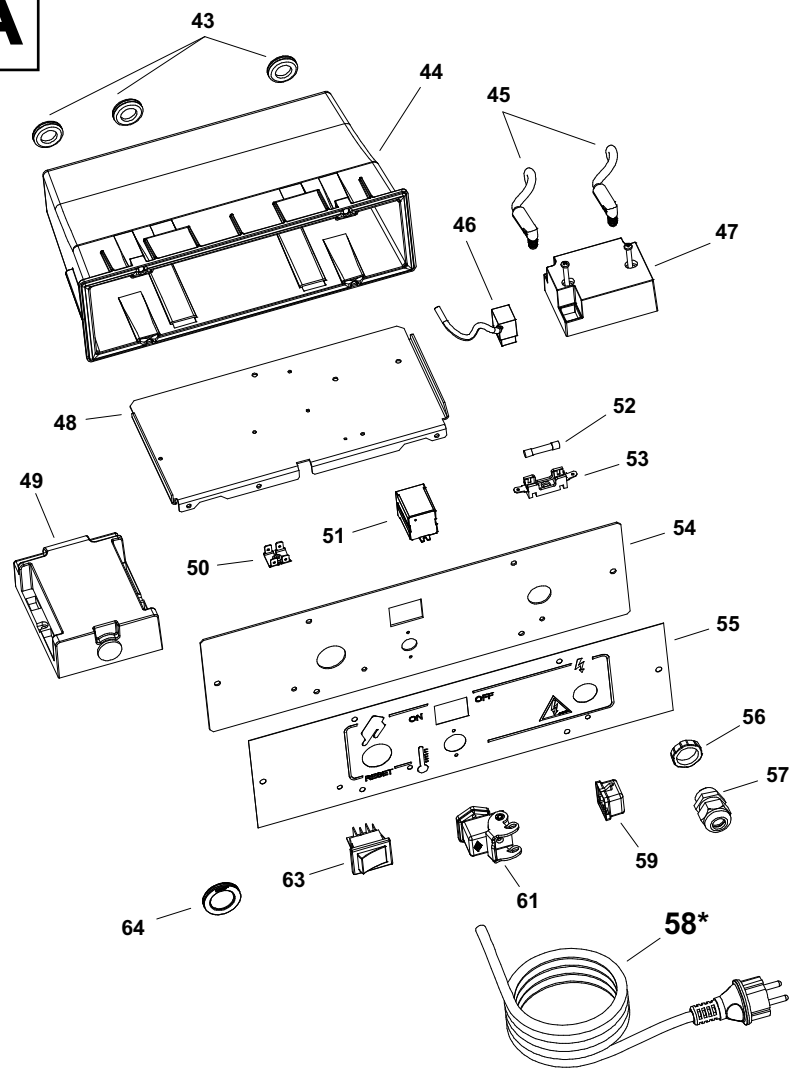

B 360 MODEL 2013

UNIT 1

ILLUSTRATED PARTS BREAKDOWN

From Serial Number: 09233000649

Edizione 2013
Rev. A

B 360 MODEL 2013

UNIT 2

ILLUSTRATED PARTS BREAKDOWN

A

Marchio blu
Marque bleu
Blau Zeichen
Blue mark

Pos.	Code NR	Description
1	4111.604	UPPER BODY
2	4033.263	UPPER BODY MOBILE
3	4111.241	ELASTIC PLATE Ø 4,2
4	4032.465	INLET GRILL
5	4032.431	MOTOR
6	4032.463	MOTOR FLANGE SUPPORT
7	4032.430	FAN
8	4111.056	PROTECTION CABLE
9	4032.518	CENTRAL AIR FLAP
10	4104.170	CLIP NUT
11	4033.223	OUTLET CONE
12	4033.197	COMBUSTION CHAMBER
13	4033.264	LOWER BODY
14	4111.610	AIR FLAP
15	4032.470	BASE
16	4032.466	ELECTR. COMPONENTS DRAWER PANEL
17	4032.468	SIDE PANEL
18	4032.536	POWER CORD HOOK
19	4160.646	PROTECTION CABLE
20	4260.100	TANK CAP
21	4290.083	TANK FILTER
22	4032.480	HANDLE FRAME
23	4032.476	FOOT FRAME
24	4100.632	DRAIG PLUG
25	4033.243	FUEL TANK
26	4111.480	WHEEL PLUG
27	4111.072	WHEEL PLUG Ø 20
28	4110.978	WHEEL
29	4032.478	AXLE
30	4101.151	PROTECTION CABLE
32	4031.068	CONN. STRAIGHT 1/4"
33	4031.062	FUEL PIPE PUMP-TANK
34	4031.067	PIPE CONNECTION 1/4"
35	4031.063	FUEL PIPE TANK-FILTER
36	4032.437	FILTER SUPPORT
37	4031.070	FILTER WITH CARTIDGE 3/8"
38	4031.015	FILTER CARTIDGE
39	4031.064	DOUBLE SCREW
40	4031.061	FUEL PIPE FILTER-PUMP